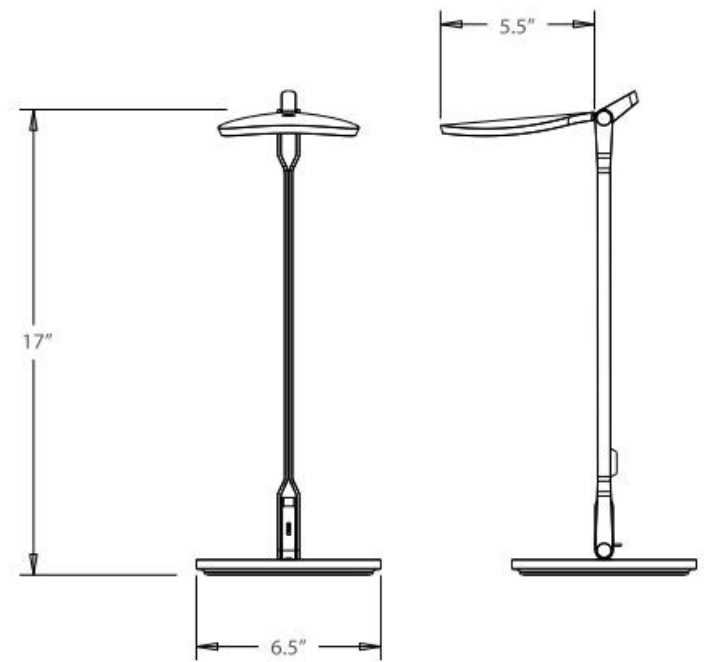

Splitty LED floor lamp

Product Specification

Product codes:	TBC
Colour finishes:	Silver, black, grey, Blue, green, white, orange
Lumens	500
Energy consumption:	5.8 Watts
Number of LEDs:	6
LED rated lifespan:	50,000 hours
Colour temperature:	Warm, 3,500K
Colour rendering index (CRI):	85
Dimmer:	Built-in
Brightness adjustability:	Continuous dimming
Material:	Aluminium/plastic
Cable length:	10'